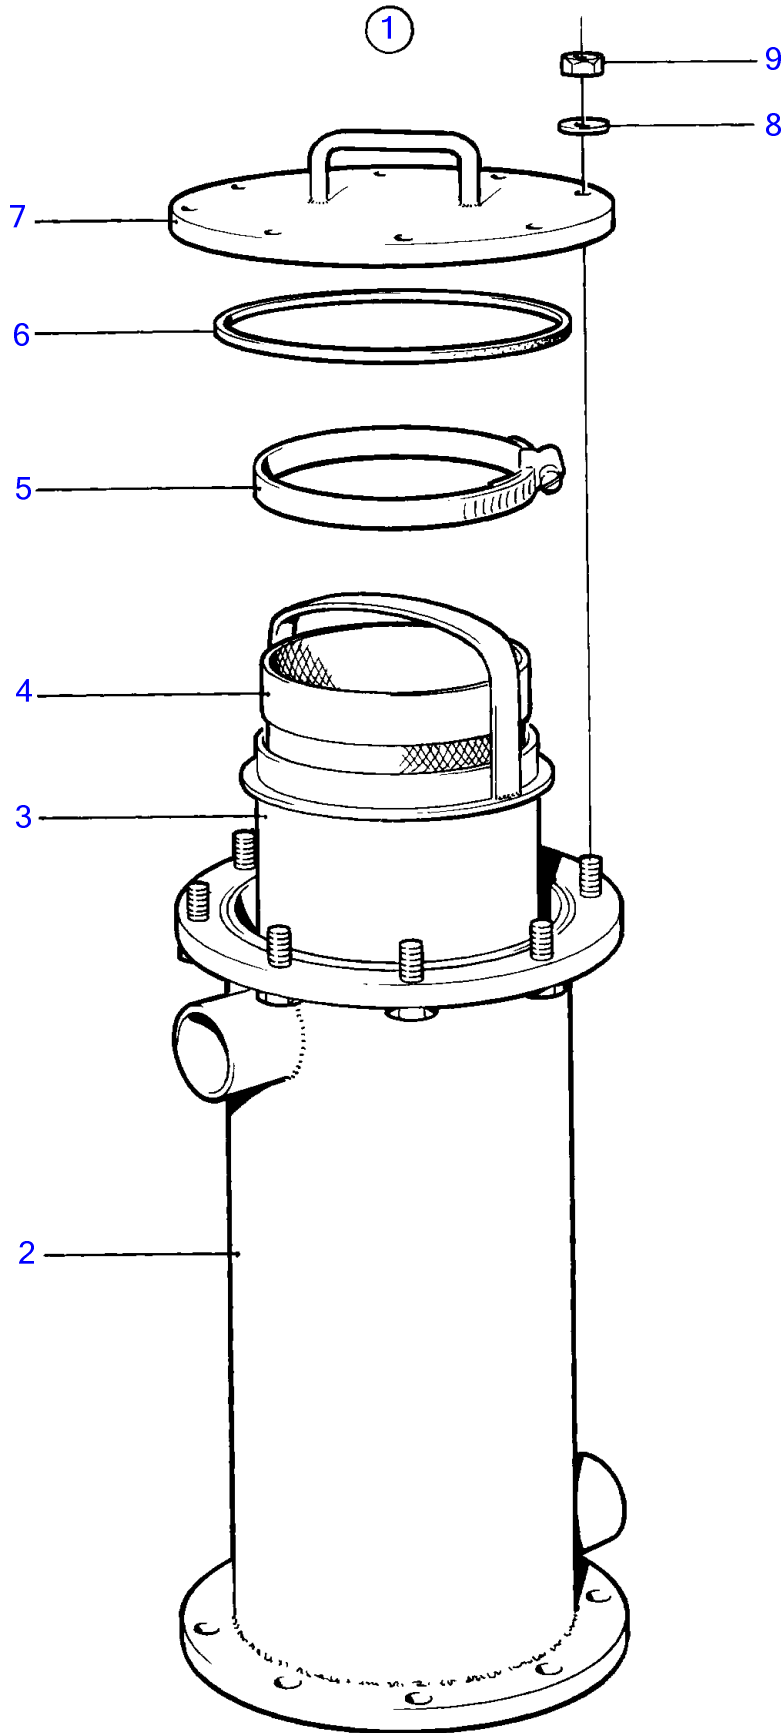

D12D-A MG, D12D-E MG

5552

D12D-A MG, D12D-E MG

REF	PART NO.	QTY	DESCRIPTION	NOTES
1	843957	1	Sea water filter	
2	(843958)	1	• Filter housing	Obsolete part
3	(843959)	1	• Filter basket	Obsolete part
4	843971	1	• Filter bag	
5	949000	1	• Hose clamp	
6	925287	1	• O-ring	
7	(843960)	1	• Cover	Obsolete part
8	955900	8	• Washer	
9	955785	8	• Hexagon nut	